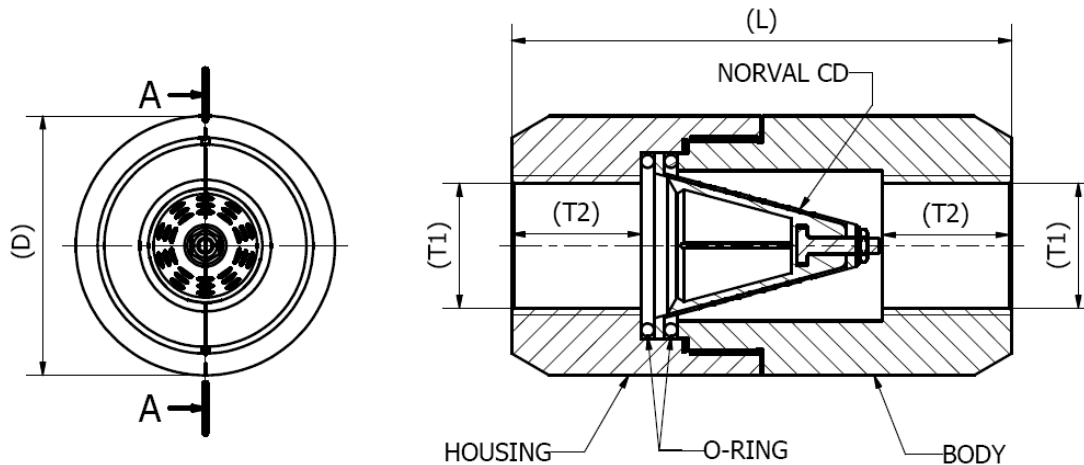

Product Datasheet Plastic Body CD/S

Tabulation				
Unit Size	(D)	(L)	(T1)	(T2)
1/2"	Ø50	96	1/2" BSP	25
1"	Ø50	96	1" BSP	25
1 1/4"	Ø60	100	1 1/4" BSP	25
1 1/2"	Ø70	105	1 1/2" BSP	25
2"	Ø80	120	2"	25

Northvale Korting Ltd
Uxbridge Road
Leicester
LE4 7ST